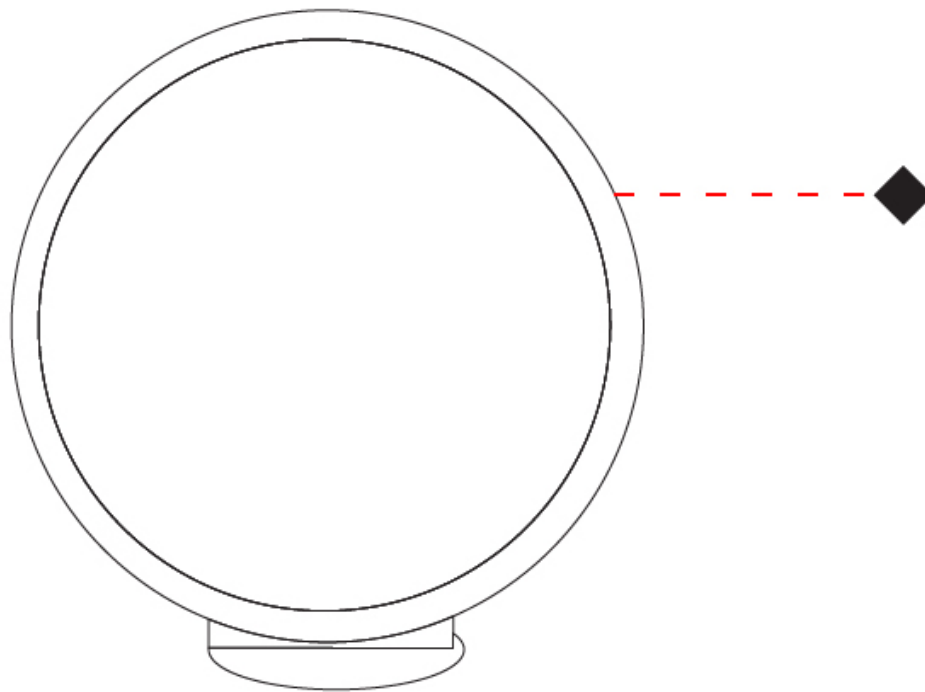

ASSOLO PORTABLE

D34004-

PROJECT

TYPE

SPECIFIER

QUANTITY

DATE

D