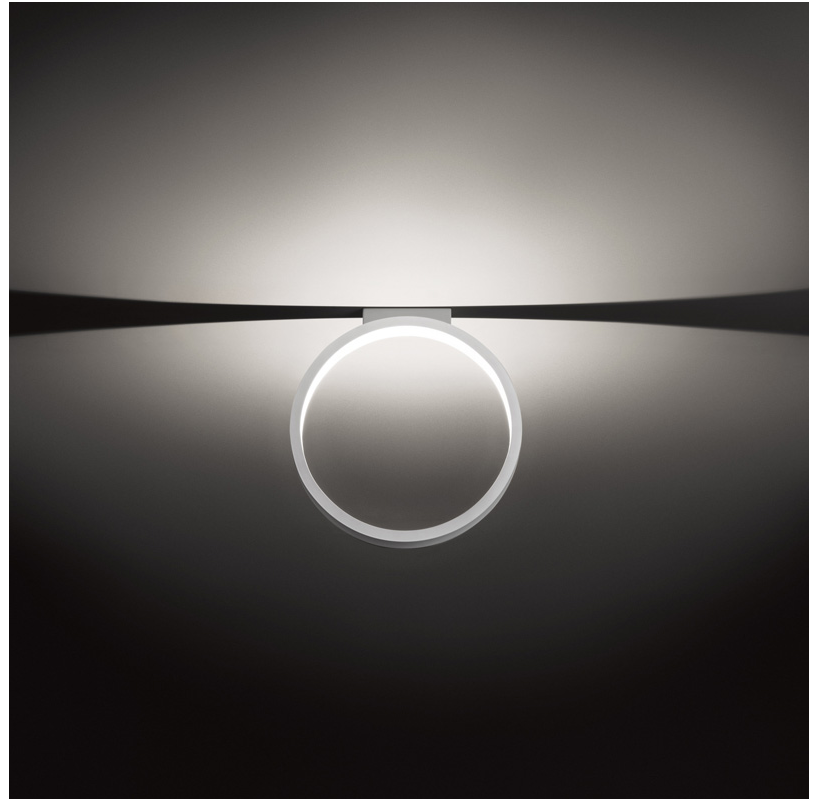

PROJECT	_____
TYPE	_____
SPECIFIER	_____
QUANTITY	_____
DATE	_____

ASSOLO SURFACE

D32005-

base number   Finish
Options

1. To build a product code in our configurator select the specify button on the base model # product page
2. To build a manual product code on this datasheet choose from the options listed below in blue font and add the suffix to the base model #

GENERAL

Series: Assolo
Brand: Cini & Nils
Division: Design
Mounting Type: Surface
Mounting Location: Ceiling
Subcategory: Ambient

PHYSICAL

Shape: Round
Diameter (mm): 430
Diameter (in): 16 ¹⁵/₁₆
Width (mm): 45
Width (in): 1 ³/₄
Height (mm): 450
Height (in): 17 ¹¹/₁₆
Extension (mm): 200
Extension (in): 7 ⁷/₈
Light Distribution: Indirect
Weight (kg): 3
Weight (lbs): 6.6
Fixture Finish: WHI / BLK / MGD
Fixture Material: Aluminum

ELECTRICAL

Lamp Type: LED
Input Wattage (W): 27
Total Output Wattage (W): 25
Dimming: Tri-Mode (Non-Dimming and Phase Dimming (120Vac only) and 0-10V Dimming)
Driver Included: Yes
Driver Location: Integrated
Driver Type: Constant Current - Universal
Driver Class: Class 2
Input Voltage (V): 120 - 277
Constant Current (MA): 700

LED

Color Temperature (°K): 2800
Nominal Lumen (lm): 2900
CRI: >90 CRI
Lamp Life (hrs): 50000

OPTICAL

RATINGS AND CERTIFICATIONS

Certified By: Certified for North American Standards
IP rating: IP20

J-Box cover plate included