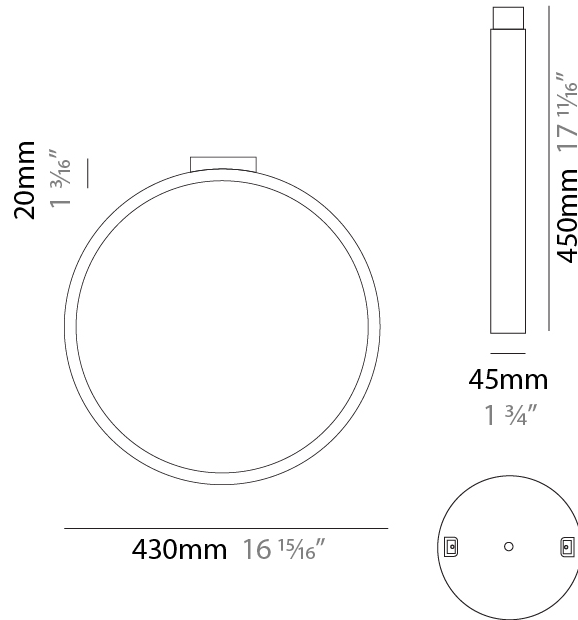

PROJECT	_____
TYPE	_____
SPECIFIER	_____
QUANTITY	_____
DATE	_____

ASSOLO SURFACE

D32005-

base number   Finish
Options

1. To build a product code in our configurator select the specify button on the base model # product page
2. To build a manual product code on this datasheet choose from the options listed below in blue font and add the suffix to the base model #

GENERAL

Series: Assolo
Brand: Cini & Nils
Division: Design
Mounting Type: Surface
Mounting Location: Ceiling
Subcategory: Ambient

PHYSICAL

Shape: Round
Diameter (mm): 430
Diameter (in): 16 ¹⁵/₁₆
Width (mm): 45
Width (in): 1 ³/₄
Height (mm): 450
Height (in): 17 ¹¹/₁₆
Extension (mm): 200
Extension (in): 7 ⁷/₈
Light Distribution: Indirect
Weight (kg): 3
Weight (lbs): 6.6
Fixture Finish: WHI / BLK / MGD
Fixture Material: Aluminum

ELECTRICAL

Lamp Type: LED
Input Wattage (W): 27
Total Output Wattage (W): 25
Dimming: Tri-Mode (Non-Dimming and Phase Dimming (120Vac only) and 0-10V Dimming)
Driver Included: Yes
Driver Location: Integrated
Driver Type: Constant Current - Universal
Driver Class: Class 2
Input Voltage (V): 120 - 277
Constant Current (MA): 700

LED

Color Temperature (°K): 2800
Nominal Lumen (lm): 2900
CRI: >90 CRI
Lamp Life (hrs): 50000

OPTICAL

RATINGS AND CERTIFICATIONS

Certified By: Certified for North American Standards
IP rating: IP20

J-Box cover plate included