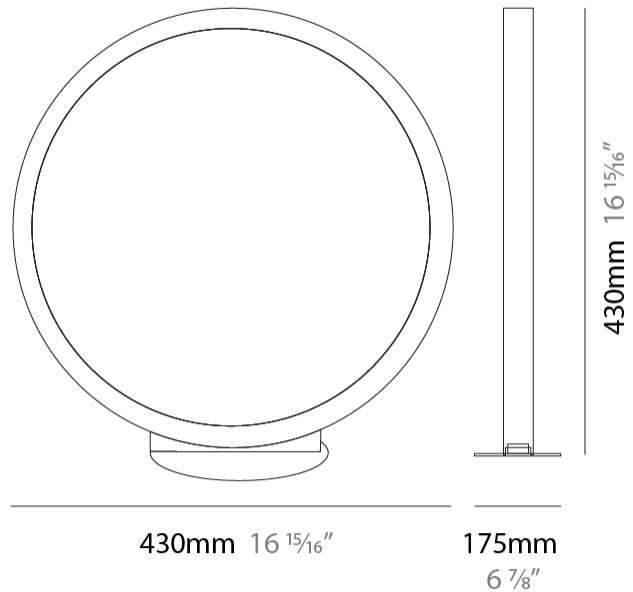

PROJECT	_____
TYPE	_____
SPECIFIER	_____
QUANTITY	_____
DATE	_____

ASSOLO PORTABLE

D34004-

base number   Finish
Options

1. To build a product code in our configurator select the specify button on the base model # product page
2. To build a manual product code on this datasheet choose from the options listed below in blue font and add the suffix to the base model #

GENERAL

Series: Assolo
Brand: Cini & Nils
Division: Design
Mounting Type: Portable
Mounting Location: Table
Subcategory: Ambient

PHYSICAL

Shape: Round
Diameter (mm): 430
Diameter (in): 16 ¹⁵/₁₆
Width (mm): 175
Width (in): 6 ⁷/₈
Height (mm): 450
Height (in): 17 ¹¹/₁₆
Light Distribution: Indirect
Weight (kg): 4.4
Weight (lbs): 9.7
Fixture Finish: WHI / BLK / MGD
Fixture Material: Aluminum
Upon Request: Bolt Down

ELECTRICAL

Lamp Type: LED
Input Wattage (W): 27
Dimming: In-Line Dimming
Driver Location: Inline Transformer Plug
Input Voltage (V): 120

LED

Color Temperature (°K): 2800
Nominal Lumen (lm): 2100
CRI: >90 CRI
Lamp Life (hrs): 50000

OPTICAL

RATINGS AND CERTIFICATIONS

Certified By: Certified for North American Standards
IP rating: IP20